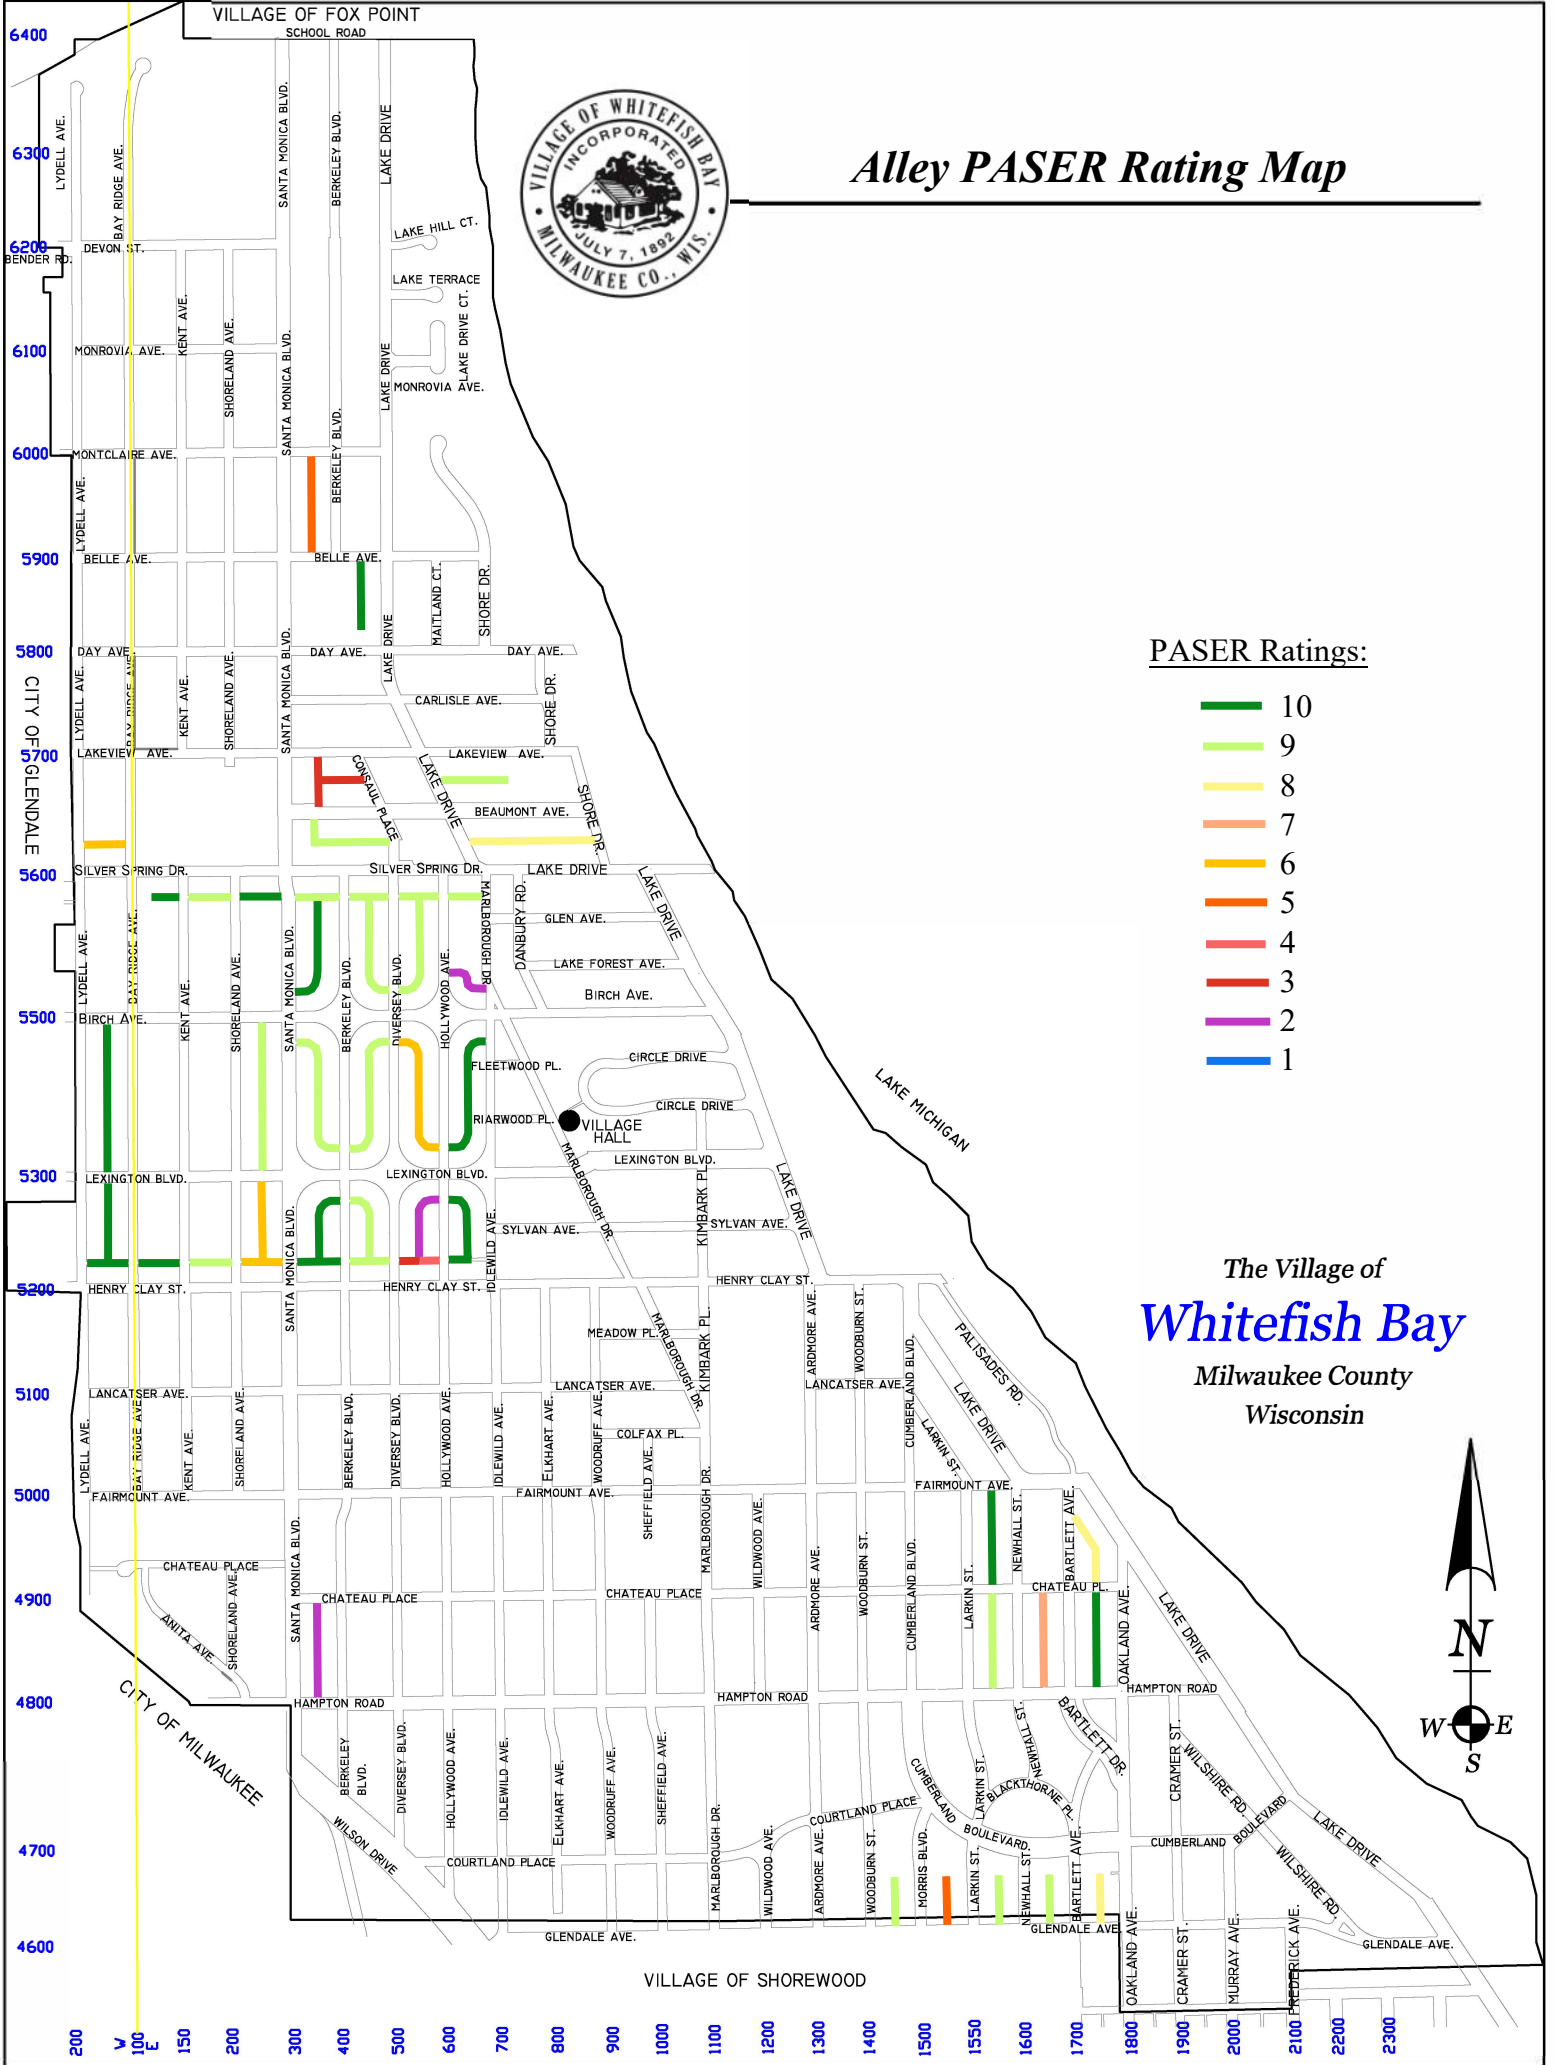

Alley PAsER Rating Map

PASER Ratings:

The Village of
Whitefish Bay
Milwaukee County
Wisconsin